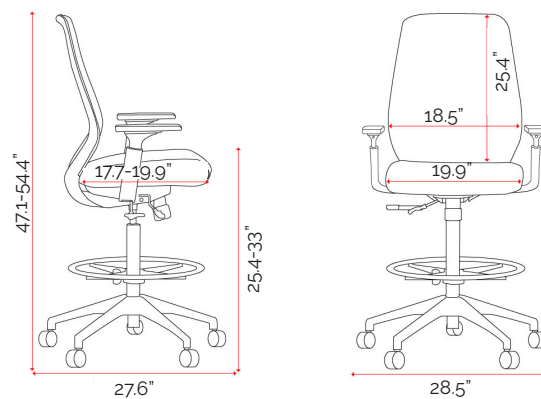

International Standards.

The Konfurb AX Stool is supported by the following Internationally recognised standard:

- **GREENGUARD Gold** certification
- Tested to **ANSI/BIFMA X5.1-2017** General-Purpose Office Chairs

Features.

- Breathable mesh back
- Simple mechanism with depth adjustable seat slider
- Molded seat foam
- Gray nylon 5 star base with nylon PU castors
- 2D adjustable armrests

Specifications.

	(inches)	(mm)
Overall	28.5w/27.6d/47.1-54.4h	725w/700d/1196-1382h
Back	18.5w/25.4h	470w/645h
Seat	19.9w/17.7-19.9d	505w/450-505d
Seat Height	25.4-33h	645-838h

Fabric Meterage (seat only) 0.47yd 0.43m

Quality Assurance and Accreditations.